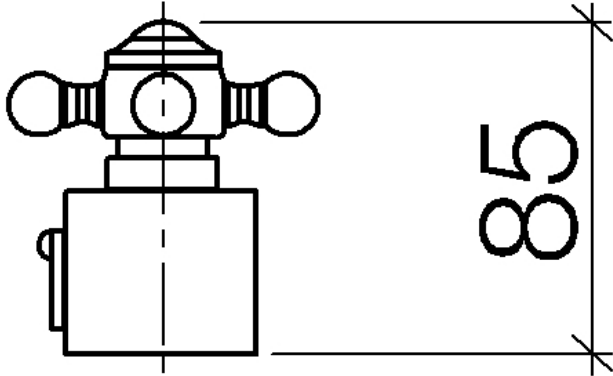

11 420 360

	Chrome	11 420 360-00
	Brushed Platinum	11 420 360-06
	Platinum	11 420 360-08
	Durabress (23kt Gold)	11 420 360-09
	Brushed Durabress (23kt Gold)	11 420 360-28
	Brushed Dark Platinum	11 420 360-99

MADISON Temperature control handle - Chrome

MADISON

11 420 360

11 420 360

11 420 360

Parts for other finishes can be found here: Brushed Platinum

Spare parts list

No.	Item Number	Name	Quantity used	Delivery time
1	09 20 36 005-00	handle	1	10
2	09 26 01 016 90	accessories	1	2
3	09 20 83 006 90	handle	1	2
4	09 24 03 119 90	nipple	1	2
6	09 20 36 004-00	handle	4	10
7	90 30 30 027 00 90	screw	1	2
8	09 30 33 004 90	screw	1	2
10	90 21 33 020 00 90	handle	1	2